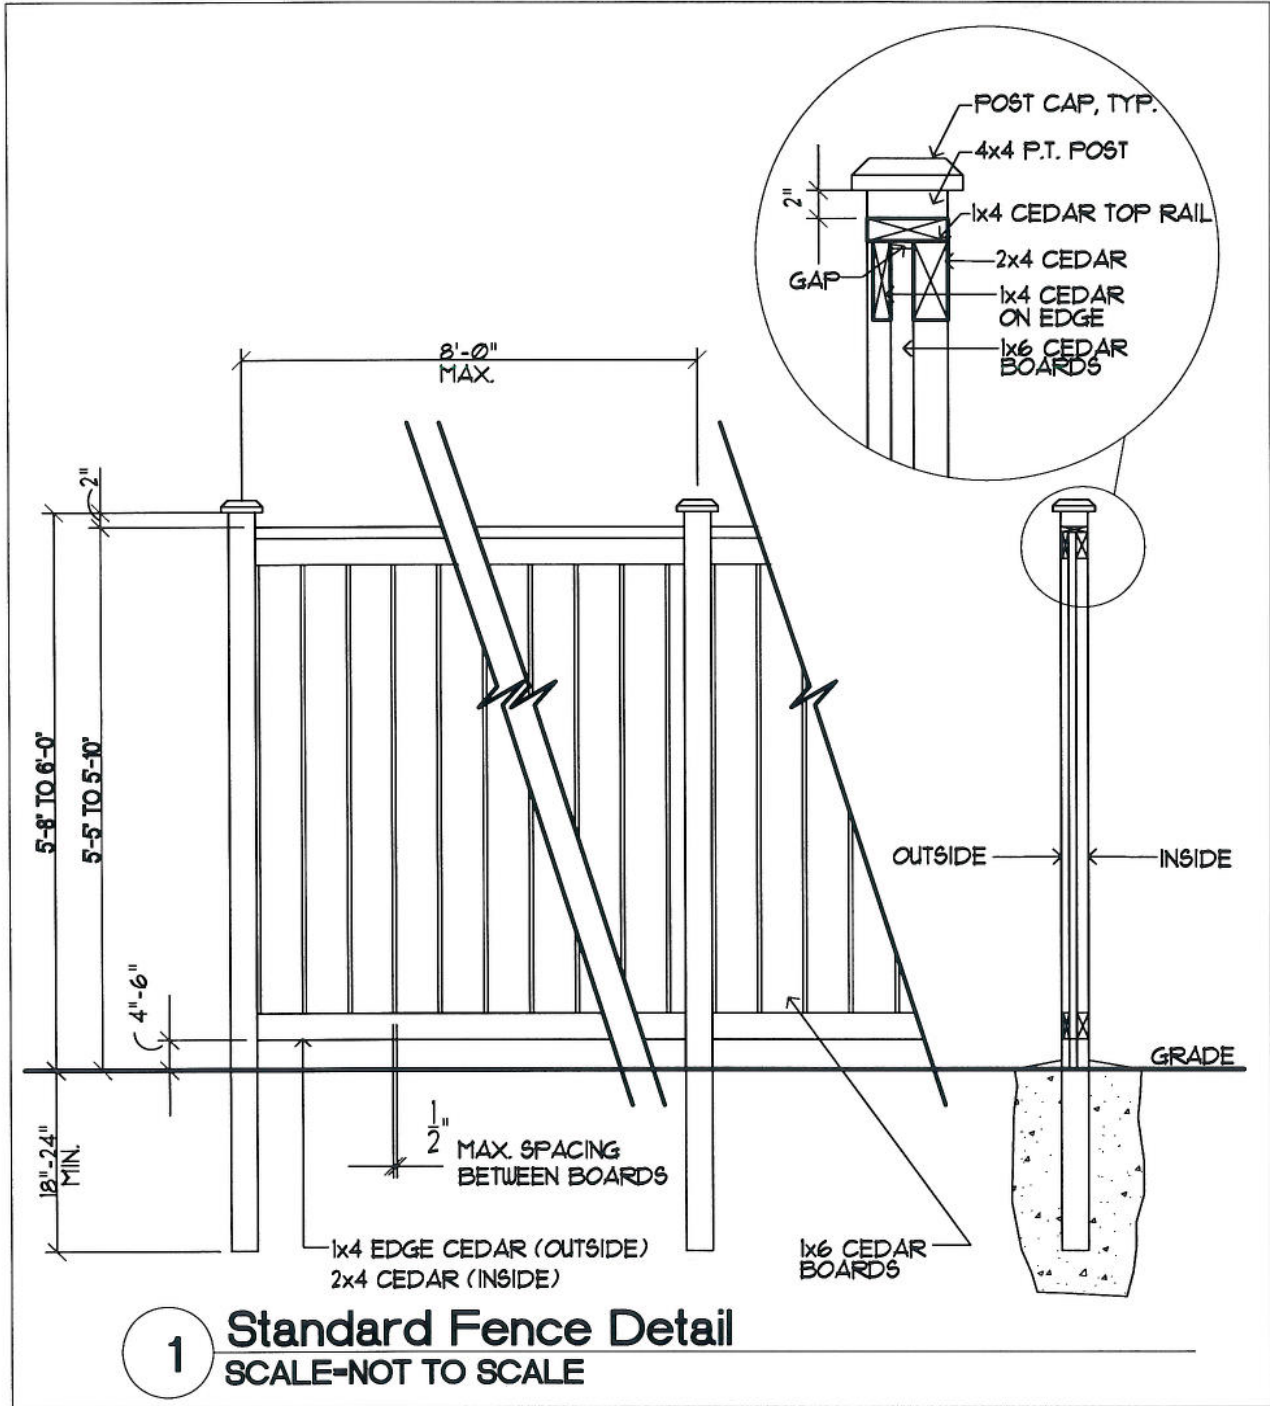

10/5/09

Note: Quadrant-installed fences are pre-stained with Sherwin Williams Woodscapes semi-transparent stain Cedarbark #SW3511.

Homeowners may also select Sherwin Williams Woodscapes semi-transparent stain "Spice Chest" SW3513 or a clear preservative.